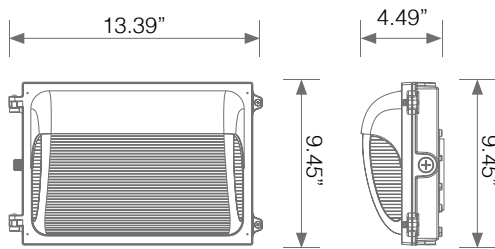

LED WALL PACK

Model No.ESWP-120W1033cws

LED **ESWP-120W1033cws** provides 3 color temperatures and 4 wattage selections, over 100 degree angle creates a wide light distribution, ensuring a convenient application of bright clear light. This LED slim wall pack can withstand all weather conditions, while reducing your 80% electricity consumption - a must-have for commercial lighting buildings and outdoor areas. Enjoy additional features such as: 0-10V Dimming, Wet Rated, and IP65 Protection.

Electrical Specifications

Input Power	Equivalency	Lumen Output(3000K)	Lumen Output(4000K)	Lumen Output(5000K)	CCT	Estimated Yearly Cost
30 W	150W	3810LM	4080LM	3960LM	3000/4000/5000K	\$3.61
60 W	175W	7620LM	8160LM	7920LM	3000/4000/5000K	\$7.22
90 W	320W	11430LM	12240LM	11880LM	3000/4000/5000K	\$10.84
120 W	400W	15321LM	16353LM	15945LM	3000/4000/5000K	\$14.45

Input Voltage	Luminous Efficacy	Beam Angle	CRI	Input Current	Power Factor	Lamp Lifespan
120-277 V	133-140 lm/W	100°	70	1.1 A	0.9	50,000 Hrs.

Mechanical Specifications

Rating	Operational Temperature	Inner Box QTY.	Master Box QTY.	Dimensions(in.)	UPC Code
Wet Rated	-40°F - 113°F	N/A	1 qty.	13.39"(W) x 4.49"(D) x 9.45"(H)	811174037965

Product Dimensions

Product Photometric Data