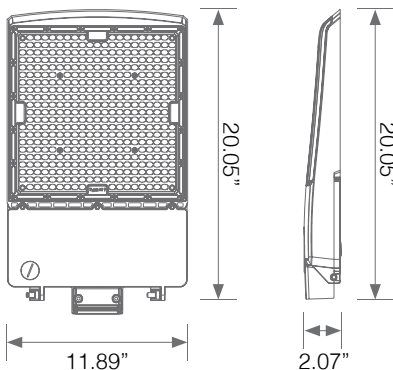

LED AREA LIGHT

Model No. EAL-300W1033cws

LED **EAL-300W1033cws** is LED Area Light featuring Lumileds 2835 LED chips with high efficiency (150-170 lumens per watt). It offers 3 color temperatures (3000K, 4000K, 5000K) and 3 wattage selections (300W, 240W, 200W). With an IP65 rating for outdoor use and over 110-degree light distribution angle, it provides bright, clear illumination. This light is UL/cUL and DLC 5.1 Premium certified, ensuring safety and eligibility for utility rebates, making it ideal for various outdoor lighting applications.

±1000W
REPLACEMENT

3 Wattage Selectable

3CCT Selectable

IP65 Protection

Energy Efficient

0-10V Dimmable

Wet Rated

Electrical Specifications

Mechanical Specifications

| Rating | Operational Temperature | Inner Box QTY. | Master Box QTY. | Dimensions(in.) | UPC Code |
|-----------|-------------------------|----------------|-----------------|----------------------------------|--------------|
| Wet Rated | -40°F - 113°F | N/A | 1 qty. | 11.89"(W) x 2.07"(D) x 20.05"(H) | 811174037958 |

Product Dimensions

Product Photometric Data