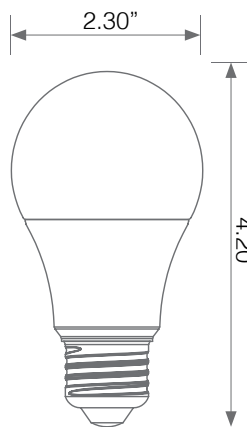

## Electrical Specifications

Model No.	Input Power	Input Voltage	Lumen Output	Beam Angle	Center Beam	CCT
EA19-5020cec	9 W	120V	810 lm	200°	N/A	2700 K

CRI	Luminous Efficacy	Power Factor	Input Current	Base	Lamp Lifespan	Estimated Yearly Cost
90+	90 lm/W	0.9	0.08 A	E26	25,000 Hrs.	\$ 1.08

## Mechanical Specifications

Rating	Operational Temperature	Inner Box QTY.	Master Box QTY.	Dimensions(in.)	UPC Code
Damp Rated	N/A	N/A	N/A	2.30"(Ø) x 4.20"(H)	N/A

## Product Dimensions