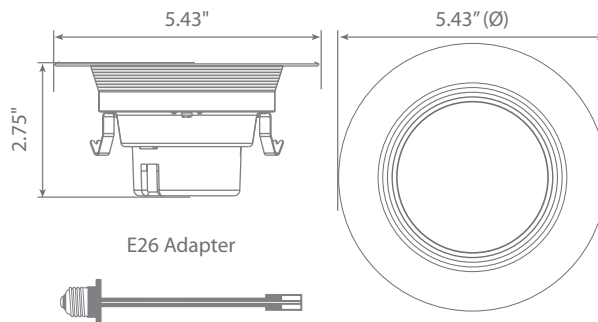

Product Dimensions