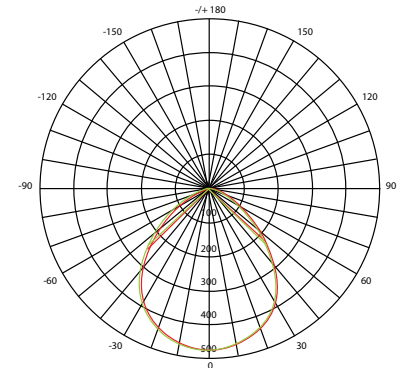

Product Photometric Data

Euri Lighting | A Division of IRTRONIX Inc.

20900 Normandie Avenue Bldg. B, Torrance, CA 90502 | Tel: 888.743.5766 | Fax: 310.787.1166 | www.eurilighting.com
©2018 Euri Lighting. All Rights Reserved