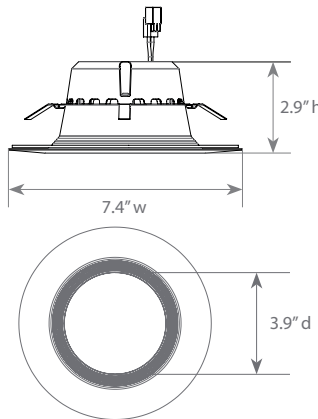

Product Dimensions