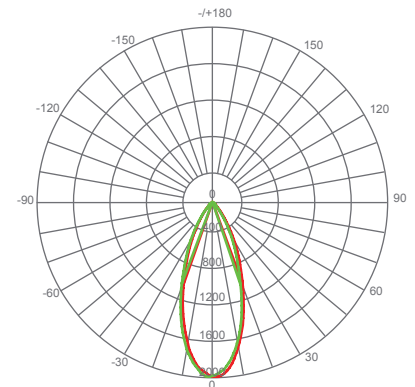

Product Photometric Data

Euri Lighting | A Division of IRTRONIX Inc.

20900 Normandie Avenue Bldg. B, Torrance, CA 90502 | Tel: 888.743.5766 | Fax: 310.787.1166 | www.eurilighting.com
©2018 Euri Lighting. All Rights Reserved