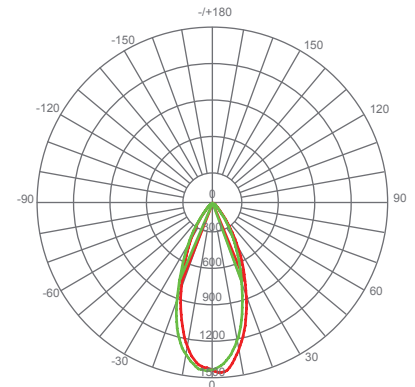

Product Photometric Data

Euri Lighting | A Division of IRTRONIX Inc.

20900 Normandie Avenue Bldg. B, Torrance, CA 90502 | Tel: 888.743.5766 | Fax: 310.787.1166 | www.eurilighting.com
©2018 Euri Lighting. All Rights Reserved