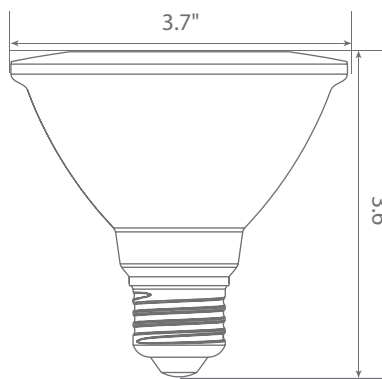

Product Dimensions