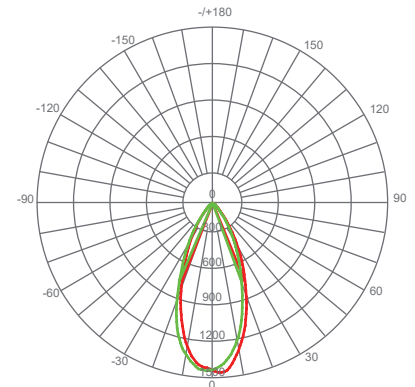

Product Photometric Data

Euri Lighting | A Division of IRTRONIX Inc.

20900 Normandie Avenue Bldg. B, Torrance, CA 90502 | Tel: 888.743.5766 | Fax: 310.787.1166 | www.eurilighting.com
©2018 Euri Lighting. All Rights Reserved