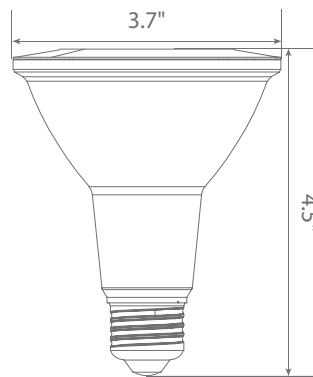

Product Dimensions