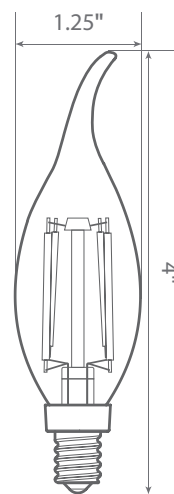

LED VBA10-2000e

Part #: EBVBA10DM/B/4W/330/360D/27K/E12/E Lamp Class: BA10

Product Description

LED VBA10-2000e delivers superior brightness, valuable energy savings and long lasting performance. LED Filaments along with heat-sink absence unmistakably mimic traditional bulb styles while providing greater light distribution. This BA10 Class LED bulb comes in 2700K CCT (*Warm White*) for charming and hospitable environments. Enjoy features such as: instant on, dimming options, full beam spread and mercury free.

Technical Specifications

Body Type	CCT	Input Power	Input Voltage	Lumen Output	Beam Angle	Center Beam	CRI	Luminous Efficacy	Power Factor	Input Current	Base	Lamp Lifespan
Clear Glass	2700 K	4 W	120 V	330 lm	360°	N/A	80	82 lm/W	0.9	0.03 A	E12	15,000 Hrs.

Product Features & Benefits

Dimmable

Instant-On/Off

Mercury Free

Damp Rated

Full Beam Spread

Product Dimensions

Product Photometric Data