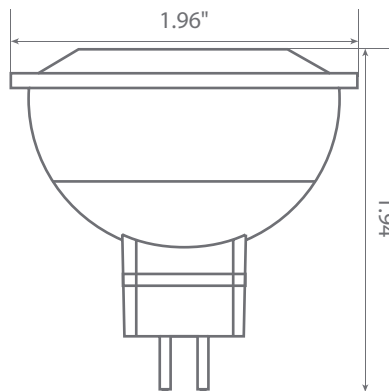

Product Dimensions