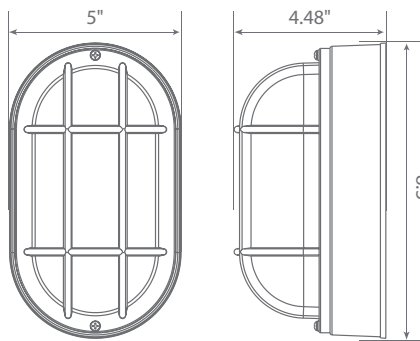

Product Features

Non-Dimmable

Instant-On/Off

Mercury Free

Wet Rated

Product Dimensions

Product Photometric Data

Euri Lighting | A Division of IRTRONIX Inc.