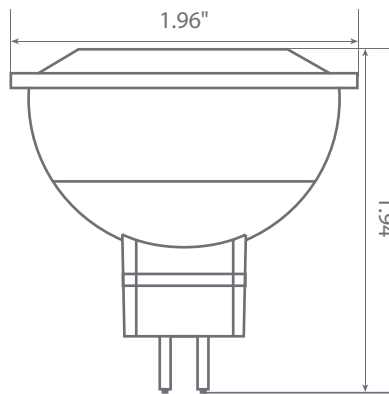

Product Dimensions