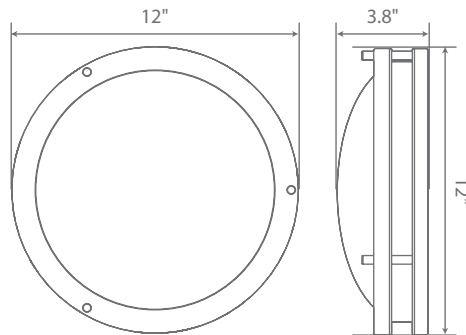

Product Dimensions