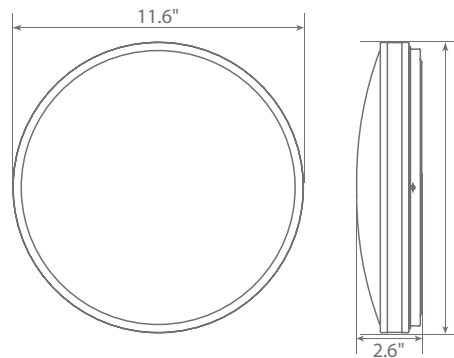

Product Dimensions