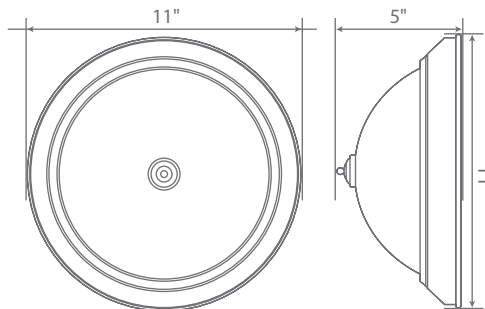

Product Dimensions