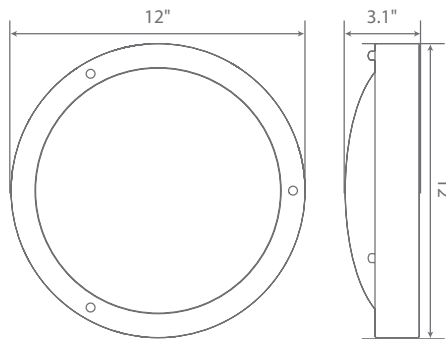

## Specifications

Input Power	Input Voltage	Lumen Output	Beam Angle	Center Beam	CCT
16 W	120V/60Hz	1260 lm	180°	N/A	3000 K
CRI	Luminous Efficacy	Power Factor	Input Current	Base/Cap	Lamp Lifespan
80	78 lm/w	0.9	0.13 A	Connector	47,000 Hrs.

### Product Dimensions