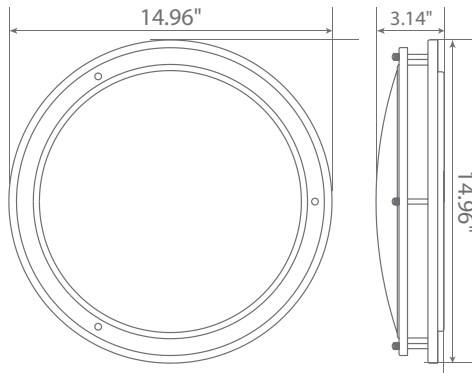

## Specifications

Input Power	Input Voltage	Lumen Output	Beam Angle	Center Beam	CCT
27.5 W	120V/60Hz	1925 lm	115°	N/A	3000 K
CRI	Luminous Efficacy	Power Factor	Input Current	Base/Cap	Lamp Lifespan
80	70 lm/W	0.7	0.2 A	Connector	50,000 Hrs.

### Product Dimensions