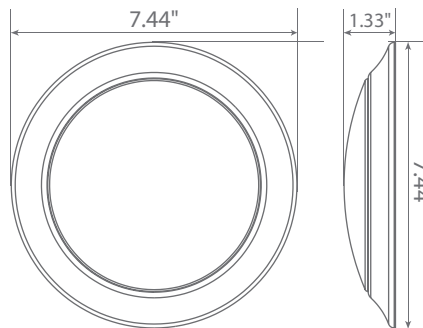

## Specifications

Input Power	Input Voltage	Lumen Output	Beam Angle	Center Beam	CCT
11.5 W	120V/60Hz	800 lm	111°	N/A	4000 K
CRI	Luminous Efficacy	Power Factor	Input Current	Base/Cap	Lamp Lifespan
80	69 lm/W	0.7	0.09 A	Connector	50,000 Hrs.

### Product Dimensions