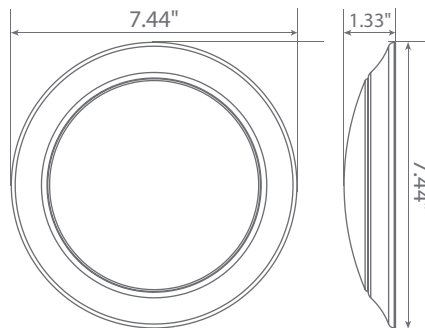

Product Dimensions