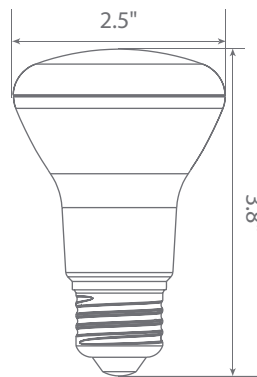

Product Dimensions