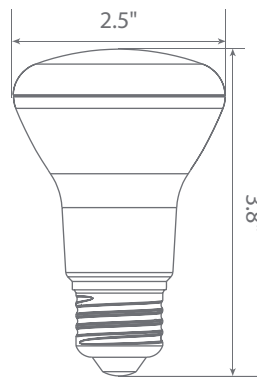

Product Dimensions